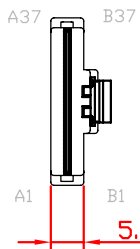

Innocard

Minerva

MIC74-8801

Slimline SAS 8-Lane to Slimline SAS 8-Lane Cable

Slimline SAS 8-Lane to Slimline SAS 8-Lane Cable

CN1
SLIMLINE 74 PIN X8
PLUG
(SFF-8654)

CN2
SLIMLINE 74 PIN X8
PLUG
(SFF-8654)

CABLE: UL21099/UL21283/UL21425/UL22112/EQUIVALENT
19P 30AWG, BLACK *4 PCS

Slimline SAS 8-Lane to Slimline SAS 8-Lane Cable

Pin-out assignment