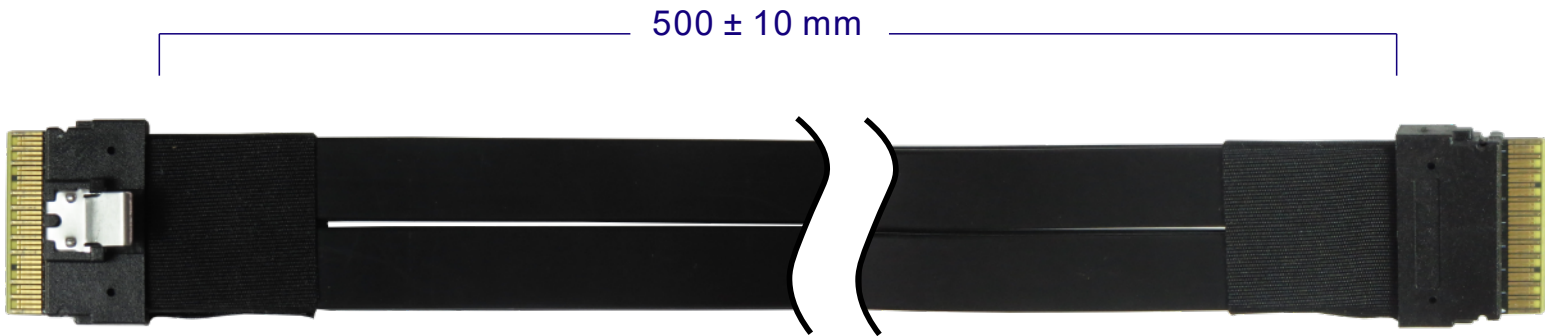

Innocard

Minerva

MIC74-8801

Slimline SAS 8-Lane to Slimline SAS 8-Lane Cable

Slimline SAS 8-Lane to Slimline SAS 8-Lane Cable

CN1
SLIMLINE 74 PIN X8
PLUG
(SFF-8654)

CN2
SLIMLINE 74 PIN X8
PLUG
(SFF-8654)

CABLE: UL21099/UL21283/UL21425/UL22112/EQUIVALENT
19P 30AWG, BLACK *4 PCS

Slimline SAS 8-Lane to Slimline SAS 8-Lane Cable

Pin-out assignment