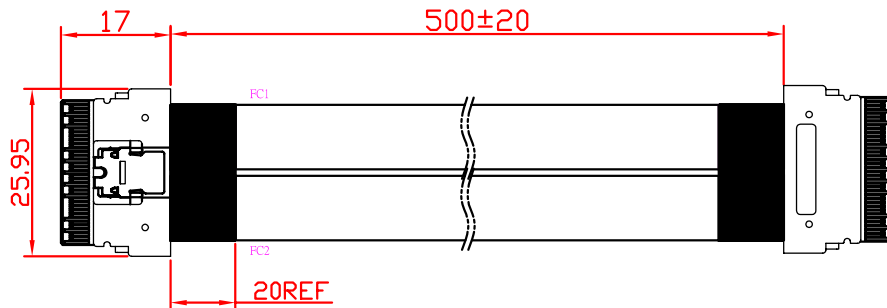

Innocard

Minerva

MIC74-8801

Slimline SAS 8-Lane to Slimline SAS 8-Lane Cable

Slimline SAS 8-Lane to Slimline SAS 8-Lane Cable

CN1
SLIMLINE 74 PIN X8
PLUG
(SFF-8654)

CN2
SLIMLINE 74 PIN X8
PLUG
(SFF-8654)

CABLE: UL21099/UL21283/UL21425/UL22112/EQUIVALENT
19P 30AWG, BLACK *4 PCS

Slimline SAS 8-Lane to Slimline SAS 8-Lane Cable

Pin-out assignment